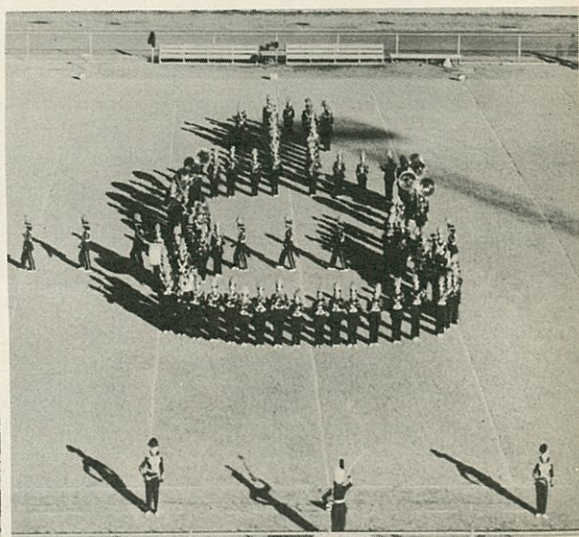

K BAND DURING HALF-TIME ACTIVITIES

DIXIE GATES
Twirler

GERRY WILSON
Drum-Major

BARBARA DEVANEY
Twirler

SENIOR BAND MEMBERS
Betty Claborn, Polly Myers, Mona Rouse, Wanda Watson, Norma Fields, Reba Baker, Patsy Marks, Ora Cavett, Janet Wood, Gerry Wilson, Lolisa Waddell, Joan Platt, K.D. Ives, Billy Smyers, Larry Roberts, Larry Cossey, Gary Hancock, Jerry James, and Kenneth Kettle. Those not pictured are Jan McCorcle, Bill Storey, and Chuck Williams.